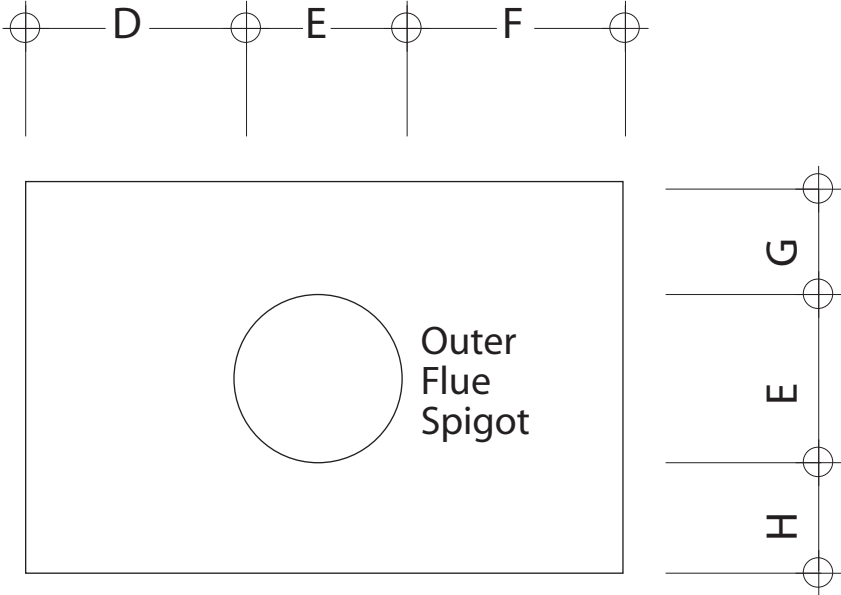

# HEATMASTER A-SERIES DIMENSION SHEET

HEATMASTER A SERIES FIREBOX

	A	B	C	D	E	F	G	H	ACTIVE FLUE
A450	595mm	670mm	395mm	195mm	205mm	195mm	90mm	100mm	150mm
A650	838mm	680mm	470mm	315mm	230mm	315mm	155mm	110mm	175mm
A750	910mm	680mm	495mm	325mm	260mm	325mm	140mm	95mm	200mm
A900	1060mm	740mm	565mm	400mm	260mm	400mm	180mm	125mm	200mm