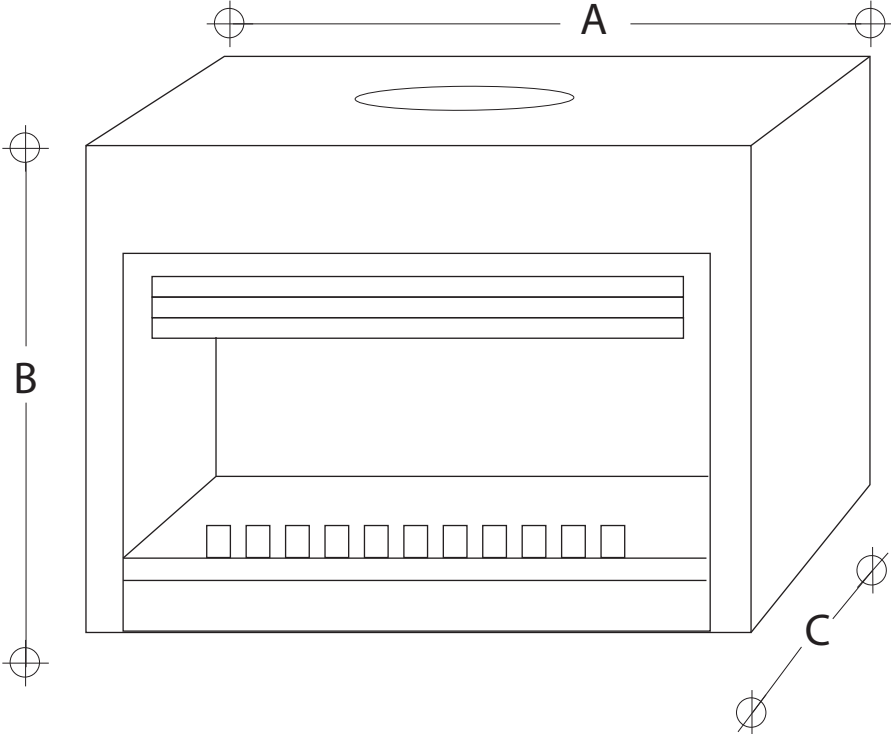

# HEATMASTER A-SERIES DIMENSION SHEET

HEATMASTER A SERIES FIREBOX

	A	B	C	D	E	F	G	H	ACTIVE FLUE
A450	595mm	670mm	395mm	195mm	205mm	195mm	90mm	100mm	150mm
A650	838mm	680mm	470mm	315mm	230mm	315mm	155mm	110mm	175mm
A750	910mm	680mm	495mm	325mm	260mm	325mm	140mm	95mm	200mm
A900	1060mm	740mm	565mm	400mm	260mm	400mm	180mm	125mm	200mm