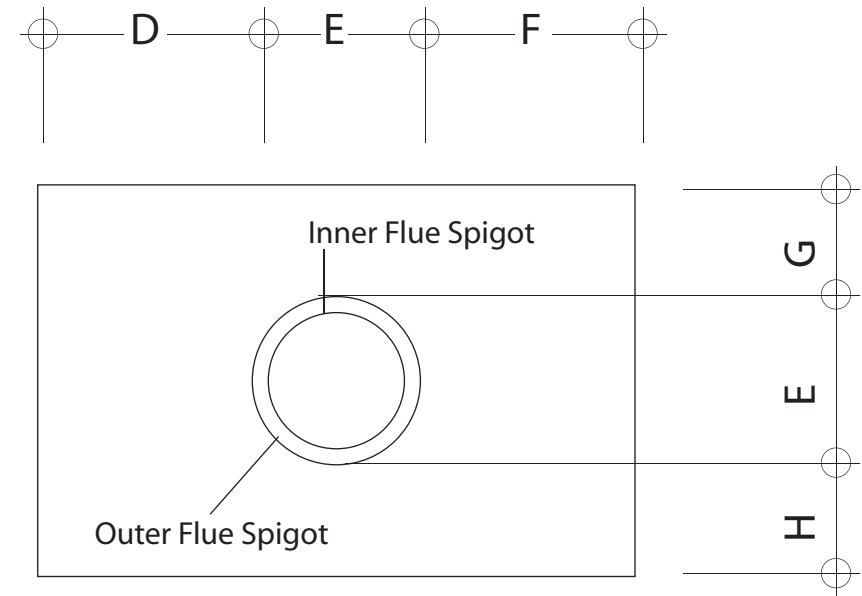

HEATMASTER A900 FREESTANDING FIREBOX DIMENSION SHEET

	A	B	C	D	E	F	G	H	ACTIVE FLUE	OUTER EXPOSED FLUE
A900	1065mm	750mm	575mm	405mm	255mm	405mm	180mm	140mm	200mm	255mm