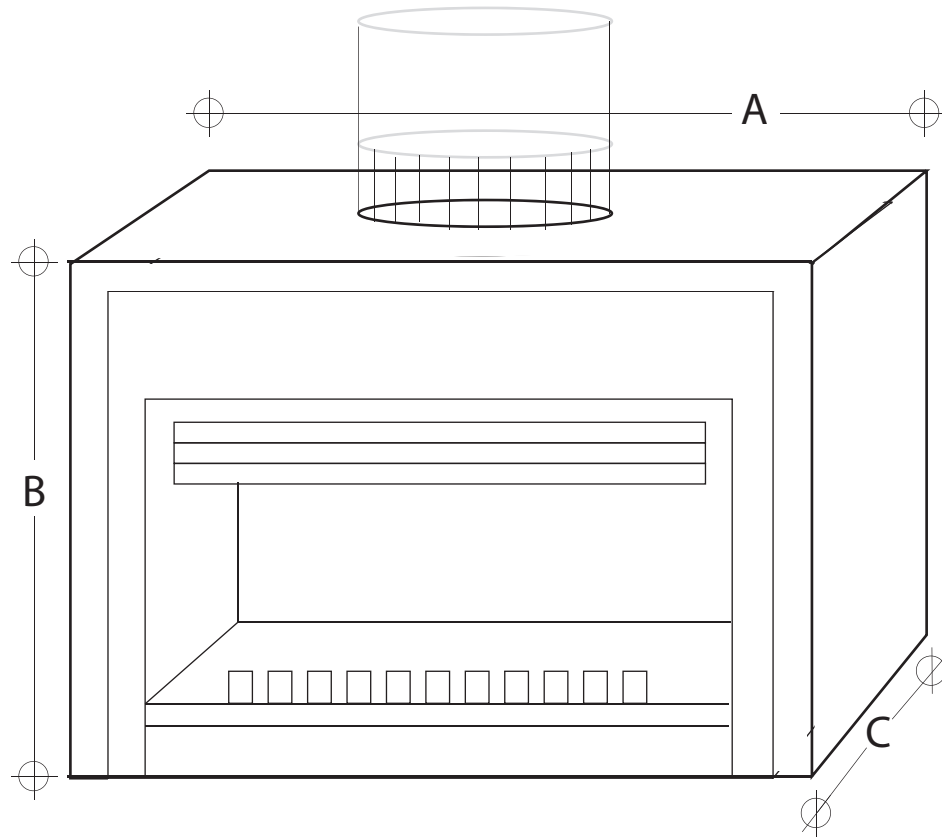

HEATMASTER A900 FREESTANDING FIREBOX DIMENSION SHEET

	A	B	C	D	E	F	G	H	ACTIVE FLUE	OUTER EXPOSED FLUE
A900	1065mm	750mm	575mm	405mm	255mm	405mm	180mm	140mm	200mm	255mm