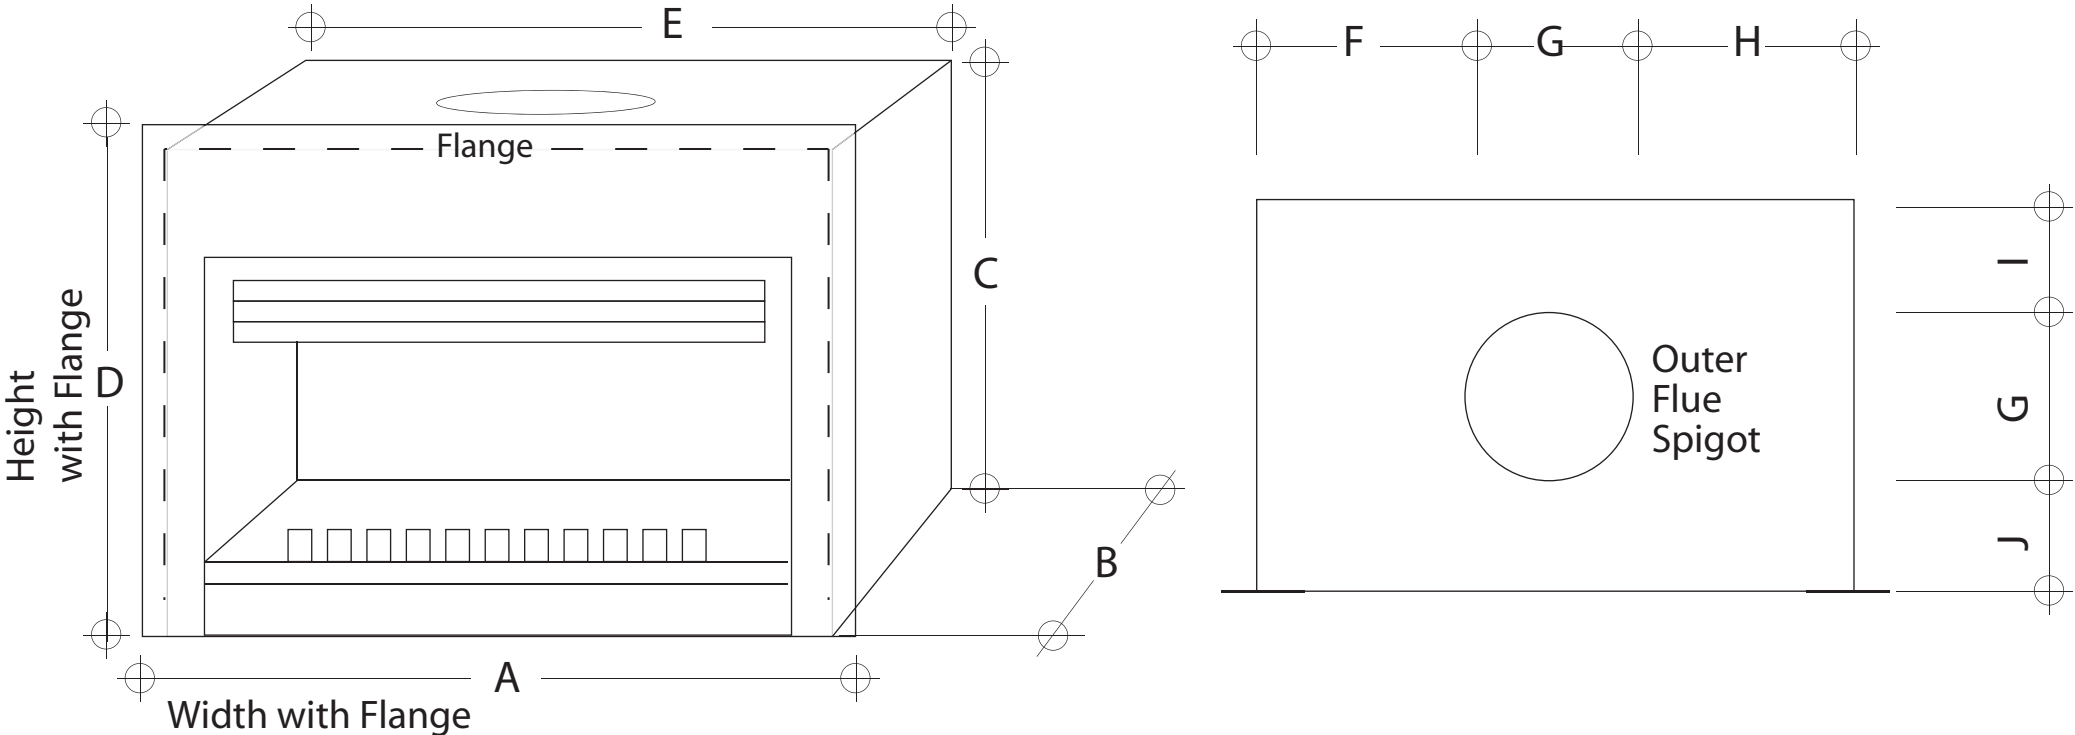

HEATMASTER B-SERIES DIMENSION SHEET

HEATMASTER B SERIES FIREBOX

Model No.	A	B	C	D	E	F	G	H	I	J	ACTIVE FLUE
B450	590mm	340mm	575mm	670mm	485mm	160mm	165mm	160mm	60mm	115mm	150mm
B650	800mm	380mm	595mm	640mm	680mm	247mm	185mm	247mm	85mm	110mm	175mm
B750	905mm	435mm	635mm	685mm	785mm	287mm	210mm	287mm	105mm	120mm	200mm
B900	1055mm	480mm	695mm	730mm	935mm	362mm	210mm	362mm	125mm	145mm	200mm
Z1200	1300mm	550mm	1200mm	1240mm	1200mm	450mm	Refer to manufacturer for Z1200				